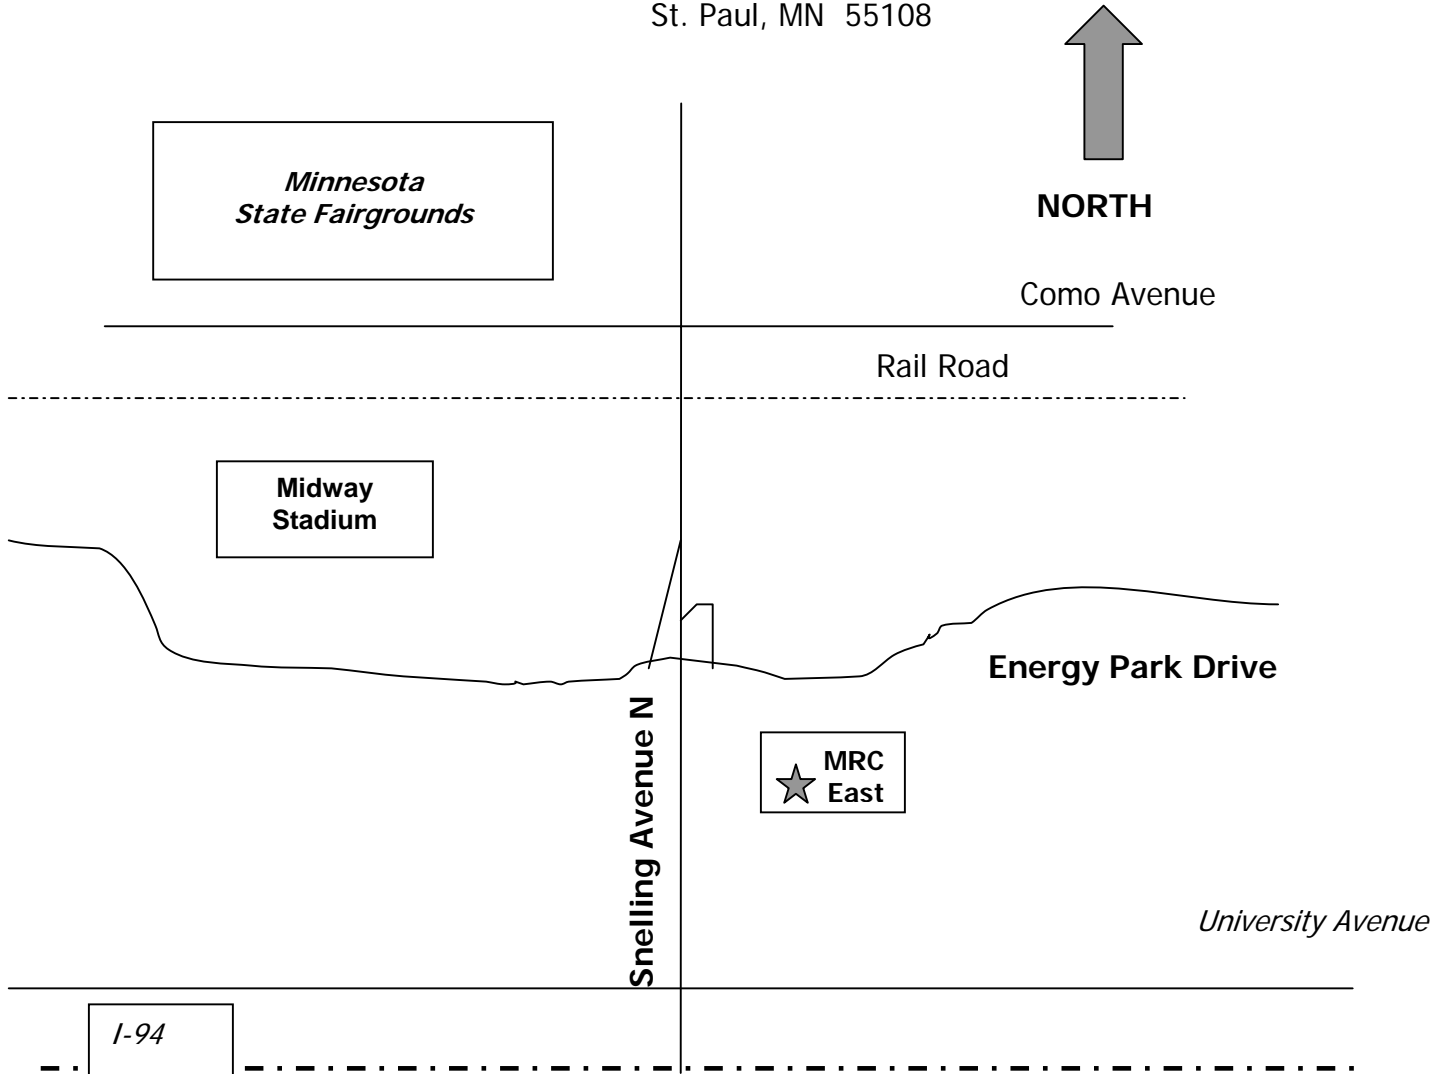

# DIRECTIONS TO MRC EAST

Energy Technology Center  
1450 Energy Park Drive, Suite 127B  
St. Paul, MN 55108

## ***How to get to MRC East from:***

**Minneapolis:** Take 94 East to the Snelling Ave exit – Go Left (North) on Snelling to the Energy Park Drive Exit. Take a left at the stop sign onto Energy Park Drive, turn right into the Energy Technology Center parking lot. Enter at the West Entrance and go to Suite 127B.

**From Downtown St. Paul:** Take 94 West to the Snelling Ave exit – Go Right (North) on Snelling to the Energy Park Drive Exit. Take a left at the stop sign onto Energy Park Drive, turn right into the Energy Technology Center parking lot. Enter at the West Entrance and go to Suite 127B.

**To MRC East by Bus from Downtown Minneapolis:** Board Bus #3B on 4<sup>th</sup> Street South. Bus stops at the Energy Technology Center. Enter at the West Entrance and go to Suite 127B.

**To MRC East by Bus from Downtown St. Paul:** Board Bus #3B on Cedar Ave. Bus stops at the Energy Technology Center. Enter at the West Entrance and go to Suite 127B.