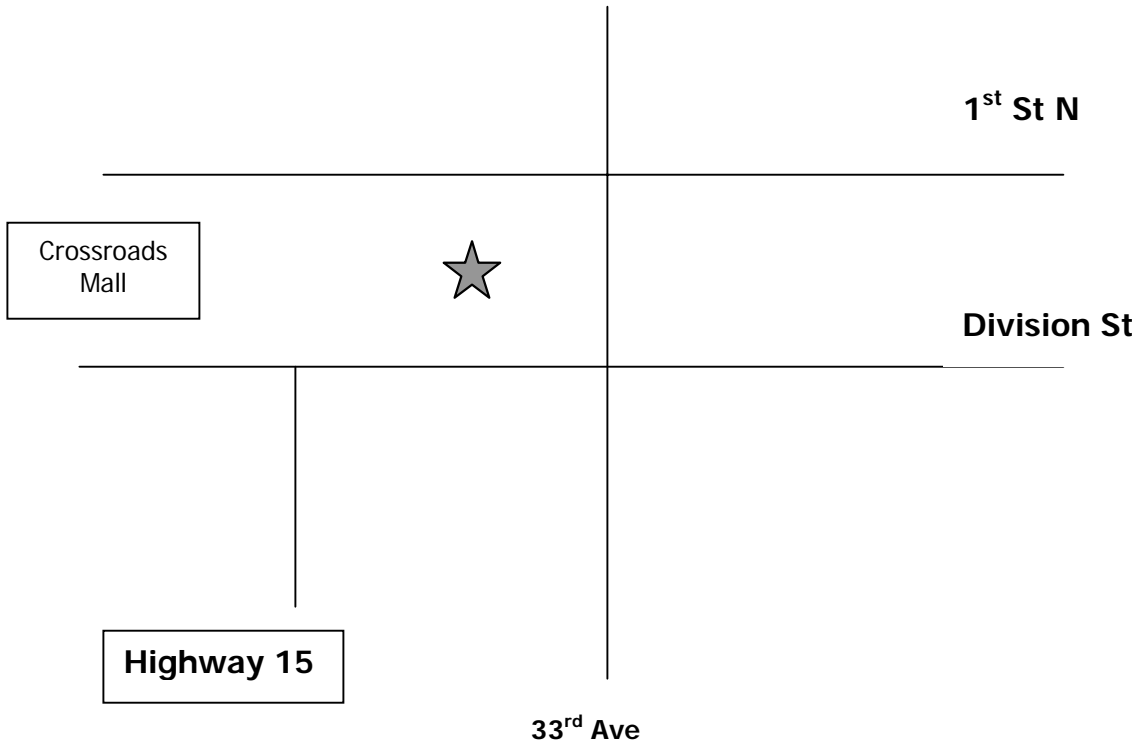

DIRECTIONS TO MRC ST. CLOUD

3400 First St N #404
St. Cloud, MN 56303
320-259-5717

From Minneapolis:

Take 94 W to Highway 15 exit to St. Cloud. Stay on 15 to second stop light – take a right at second stop light onto Division – Get in left lane – turn left on 33rd Ave N – turn left onto 1st St N – the building is on your left side – Midtown Square, Suite 404.