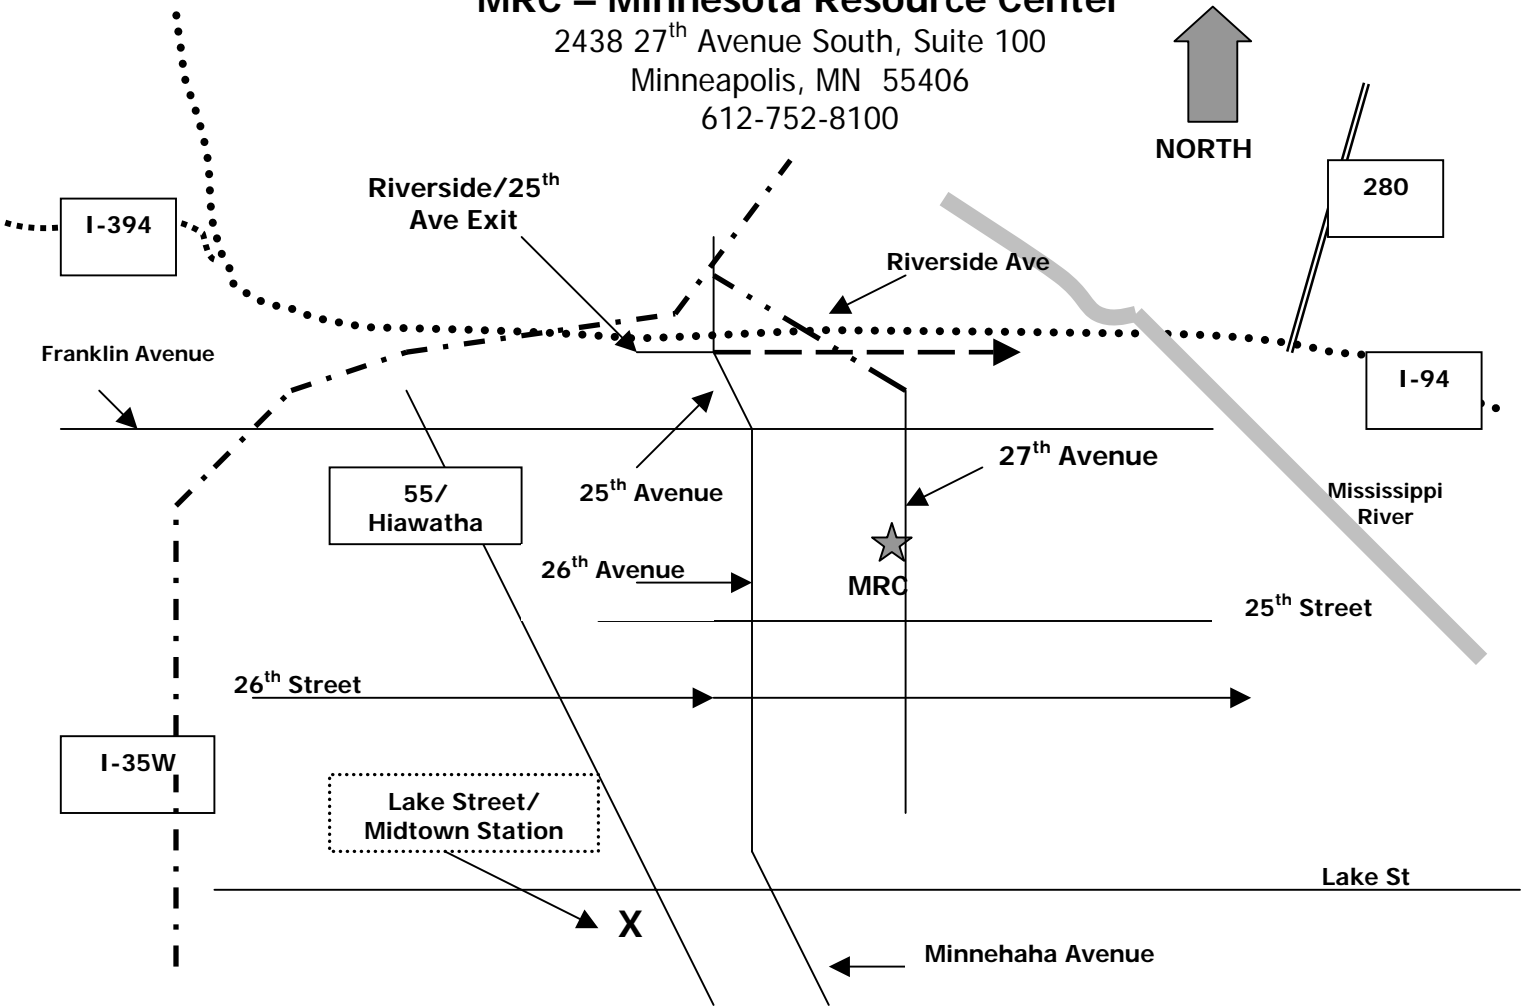

DIRECTIONS TO MRC – Minnesota Resource Center

2438 27th Avenue South, Suite 100
Minneapolis, MN 55406
612-752-8100

How to get to MRC from:

I-94 West Bound: Take the Riverside Avenue Exit. At the top of the exit ramp continue STRAIGHT ahead to 25th Avenue. Turn Left/South on 25th Avenue, this curves and turns into 26th Avenue. Follow 26th Avenue to 25th Street and take a Left/go East on 25th Street to 27th Avenue. Parking is on the street or in the parking lot on the south side of the building. Enter MRC from 27th Avenue.

I-94 East Bound: Take the 25th Avenue/Riverside Avenue Exit. At the top of the ramp turn Right/South on 25th Avenue, this curves and turns into 26th Avenue. Follow 26th Avenue to 25th Street and take a Left/go East on 25th Street to 27th Avenue. Parking is on the street or in the parking lot on the south side of the building. Enter MRC from 27th Avenue.

I-35W South Bound: Exit on 280 East. Follow to 94 West. Take the Riverside Avenue Exit. At the top of the exit ramp continue STRAIGHT ahead to 25th Avenue. Turn Left/South on 25th Avenue, this curves and turns into 26th Avenue. Follow 26th Avenue to 25th Street and take a Left/go East on 25th Street to 27th Avenue. Parking is on the street or in the parking lot on the south side of the building. Enter MRC from 27th Avenue.

To MRC by Train or Bus from Downtown Minneapolis: Board Bus #9 on 8th Street. Get off the Bus at 25th Street and 27th Avenue South. Walk across 25th Street to MRC. **OR** Board the Hiawatha Train and get off at the Lake Street/Midtown Station and go down the stairs to the south side of Lake Street and catch a #7C or a Northbound #7. Get off the Bus at the corner of 27th Avenue and 25th Street. MRC is across the intersection. Enter from 27th Avenue.